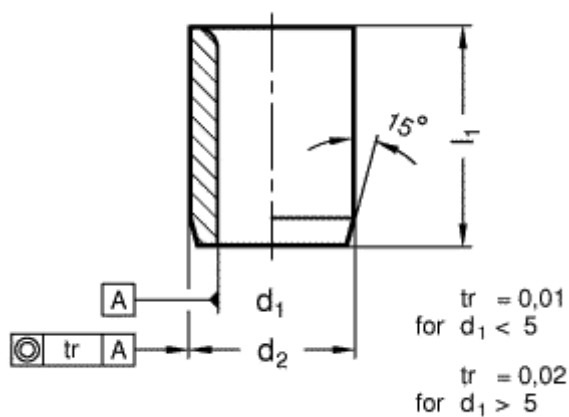

Article number: 201135086

Description: E+G Guide bush DIN 179-B16-16-A
without collar

Measures

$d_1 = 16$

$d_2 = 26$

$l_1 = 16$